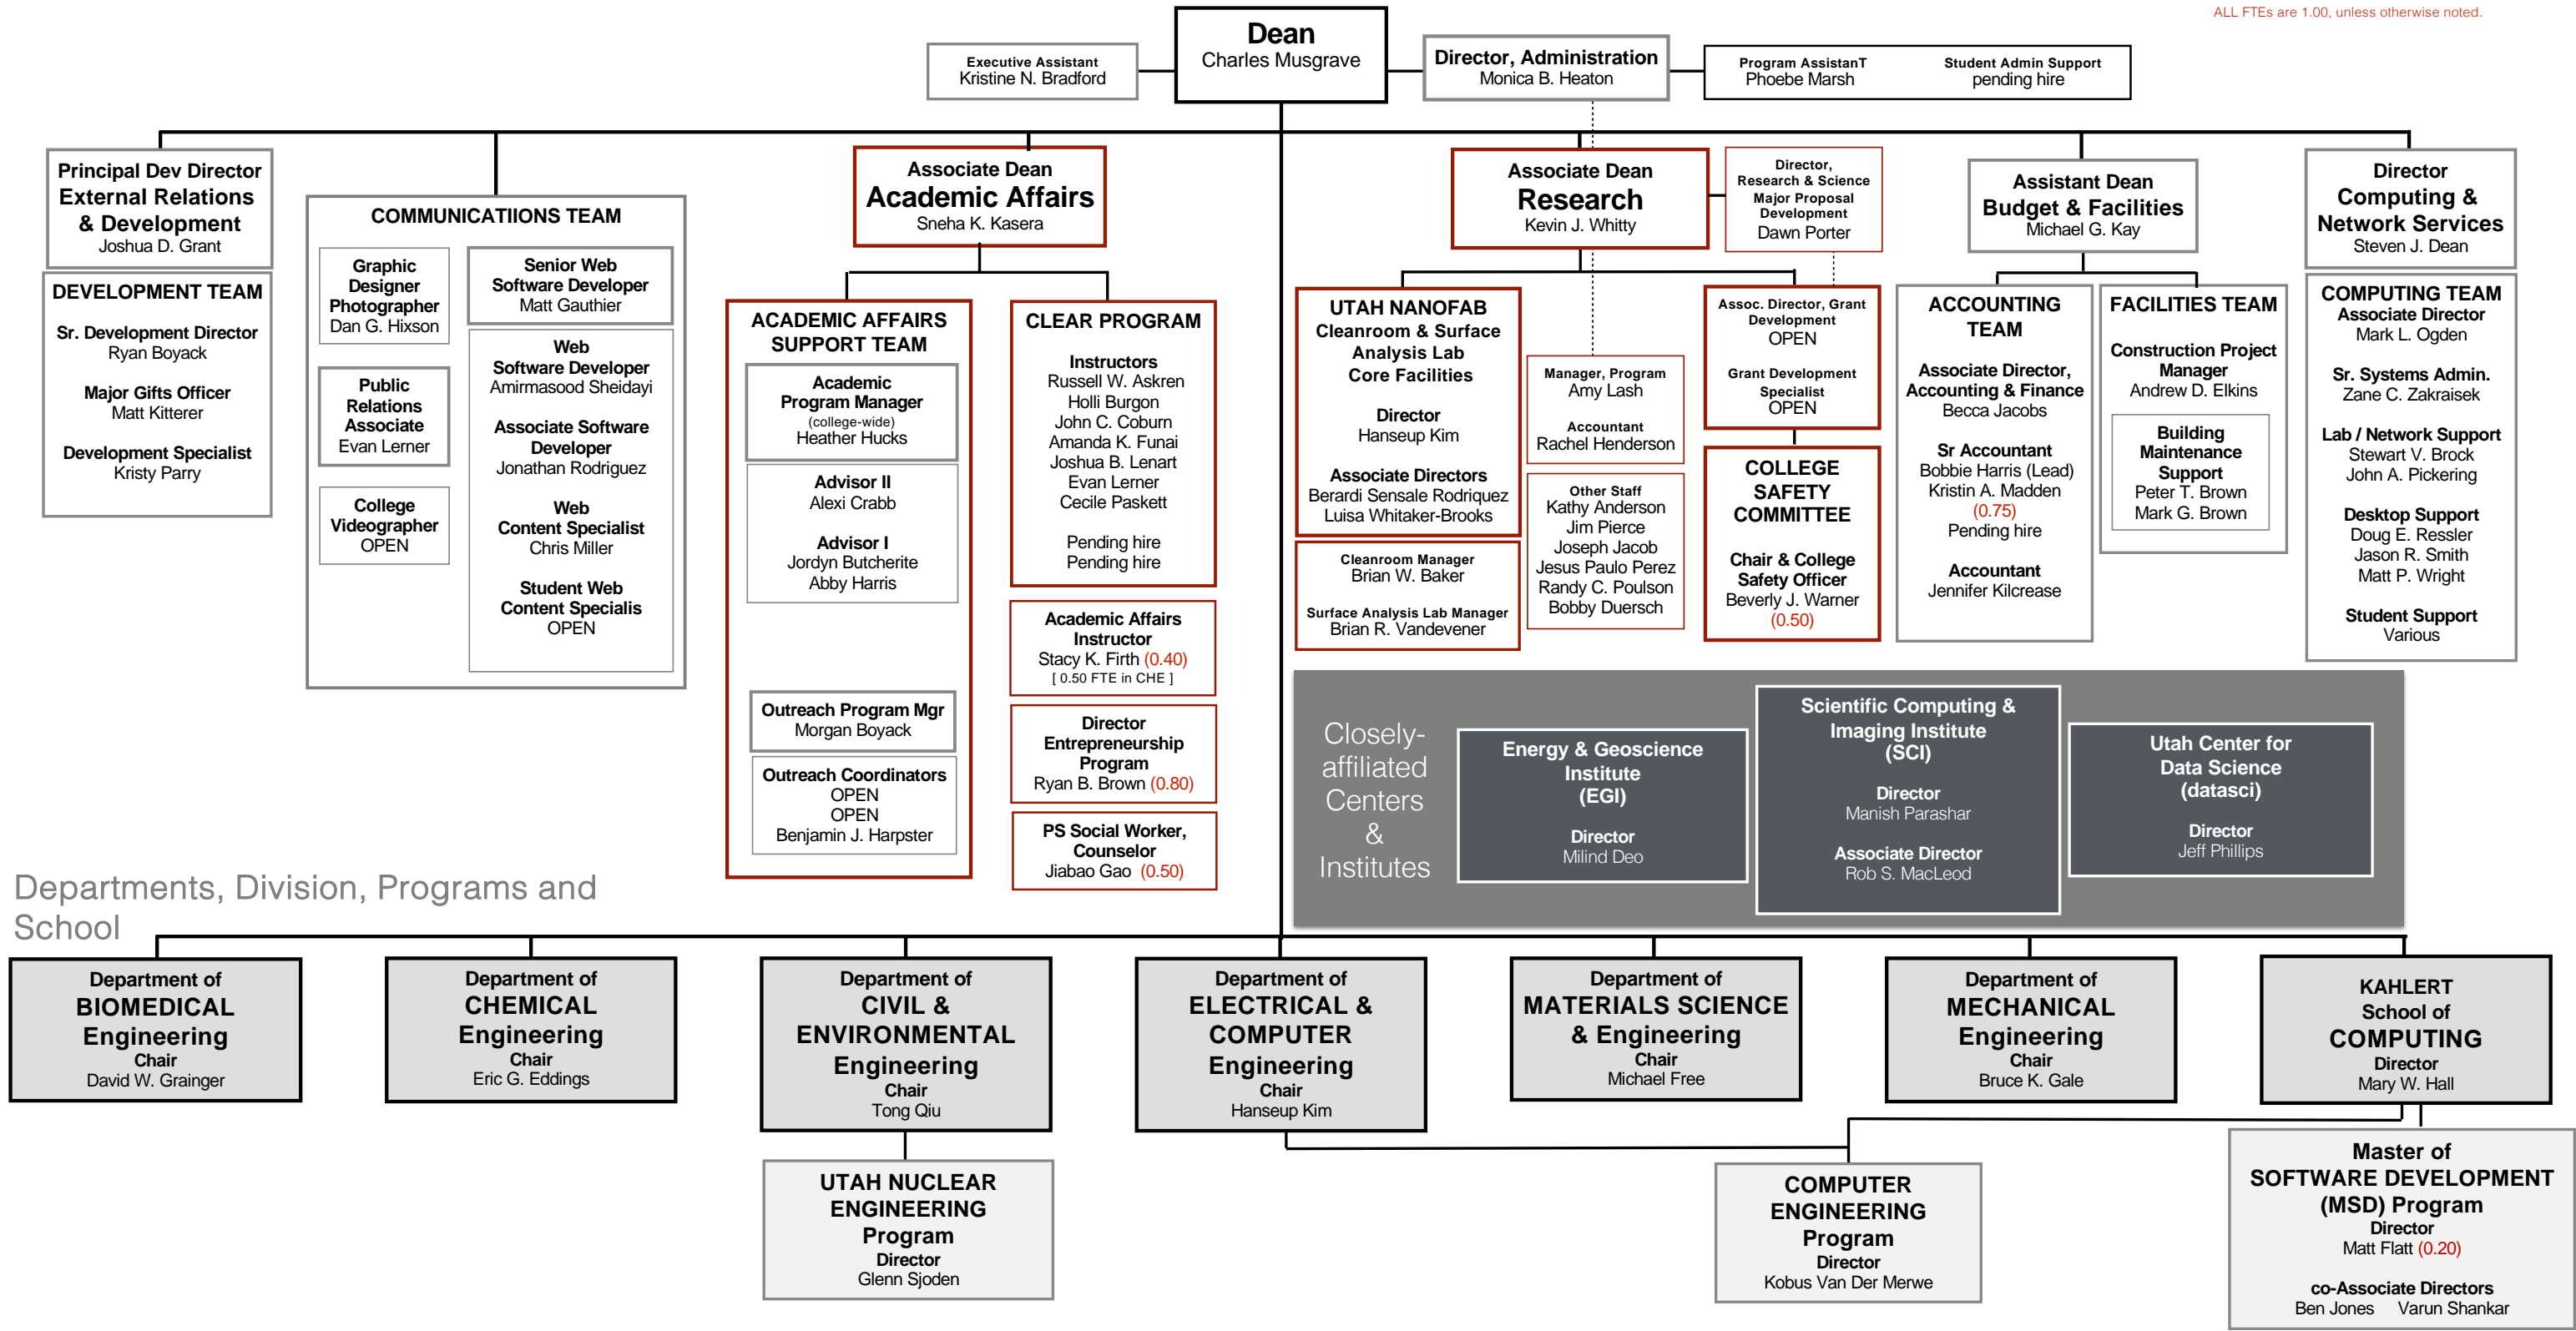

Price College of Engineering Organization Chart

Last update: 02 July 2024
ALL FTEs are 1.00, unless otherwise noted.

Departments, Division, Programs and School